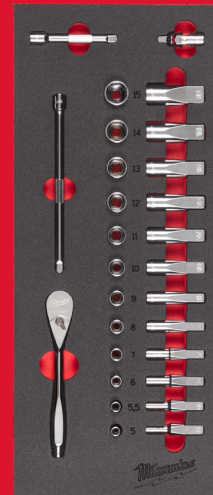

1/4" Ratchet and Socket Set Foam Insert

1/4" RATCHET AND SOCKET SET FOAM INSERT

- 90 tooth design with 4 °of arc swing for tight work spaces.
- FOUR FLAT™ sides on socket deter rolling.
- All metal design for maximum durability.

Contents

Standard sockets: 5 mm, 5.5 mm, 6 mm, 7 mm, 8 mm, 9 mm, 10 mm, 11 mm, 12 mm, 13 mm, 14 mm, 15 mm / Deep well sockets: 5 mm, 5.5 mm, 6 mm, 7 mm, 8 mm, 9 mm, 10 mm, 11 mm, 12 mm, 13 mm, 14 mm, 15 mm / 76 mm extension, 152 mm extension, universal joint