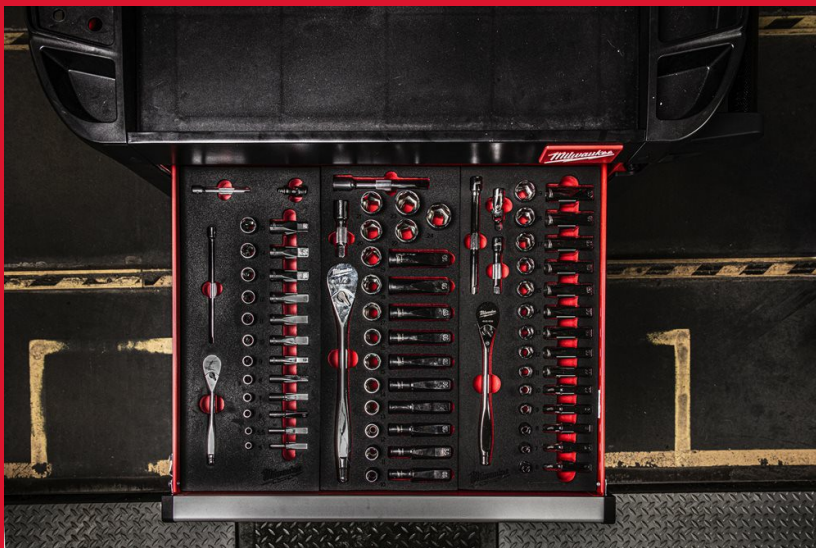

1/4" Ratchet and Socket Set Foam Insert

1/4" RATCHET AND SOCKET SET FOAM INSERT

- 90 tooth design with 4 °of arc swing for tight work spaces.
- FOUR FLAT™ sides on socket deter rolling.
- All metal design for maximum durability.

Contents

Standard sockets: 5 mm, 5.5 mm, 6 mm, 7 mm, 8 mm, 9 mm, 10 mm, 11 mm, 12 mm, 13 mm, 14 mm, 15 mm / Deep well sockets: 5 mm, 5.5 mm, 6 mm, 7 mm, 8 mm, 9 mm, 10 mm, 11 mm, 12 mm, 13 mm, 14 mm, 15 mm / 76 mm extension, 152 mm extension, universal joint